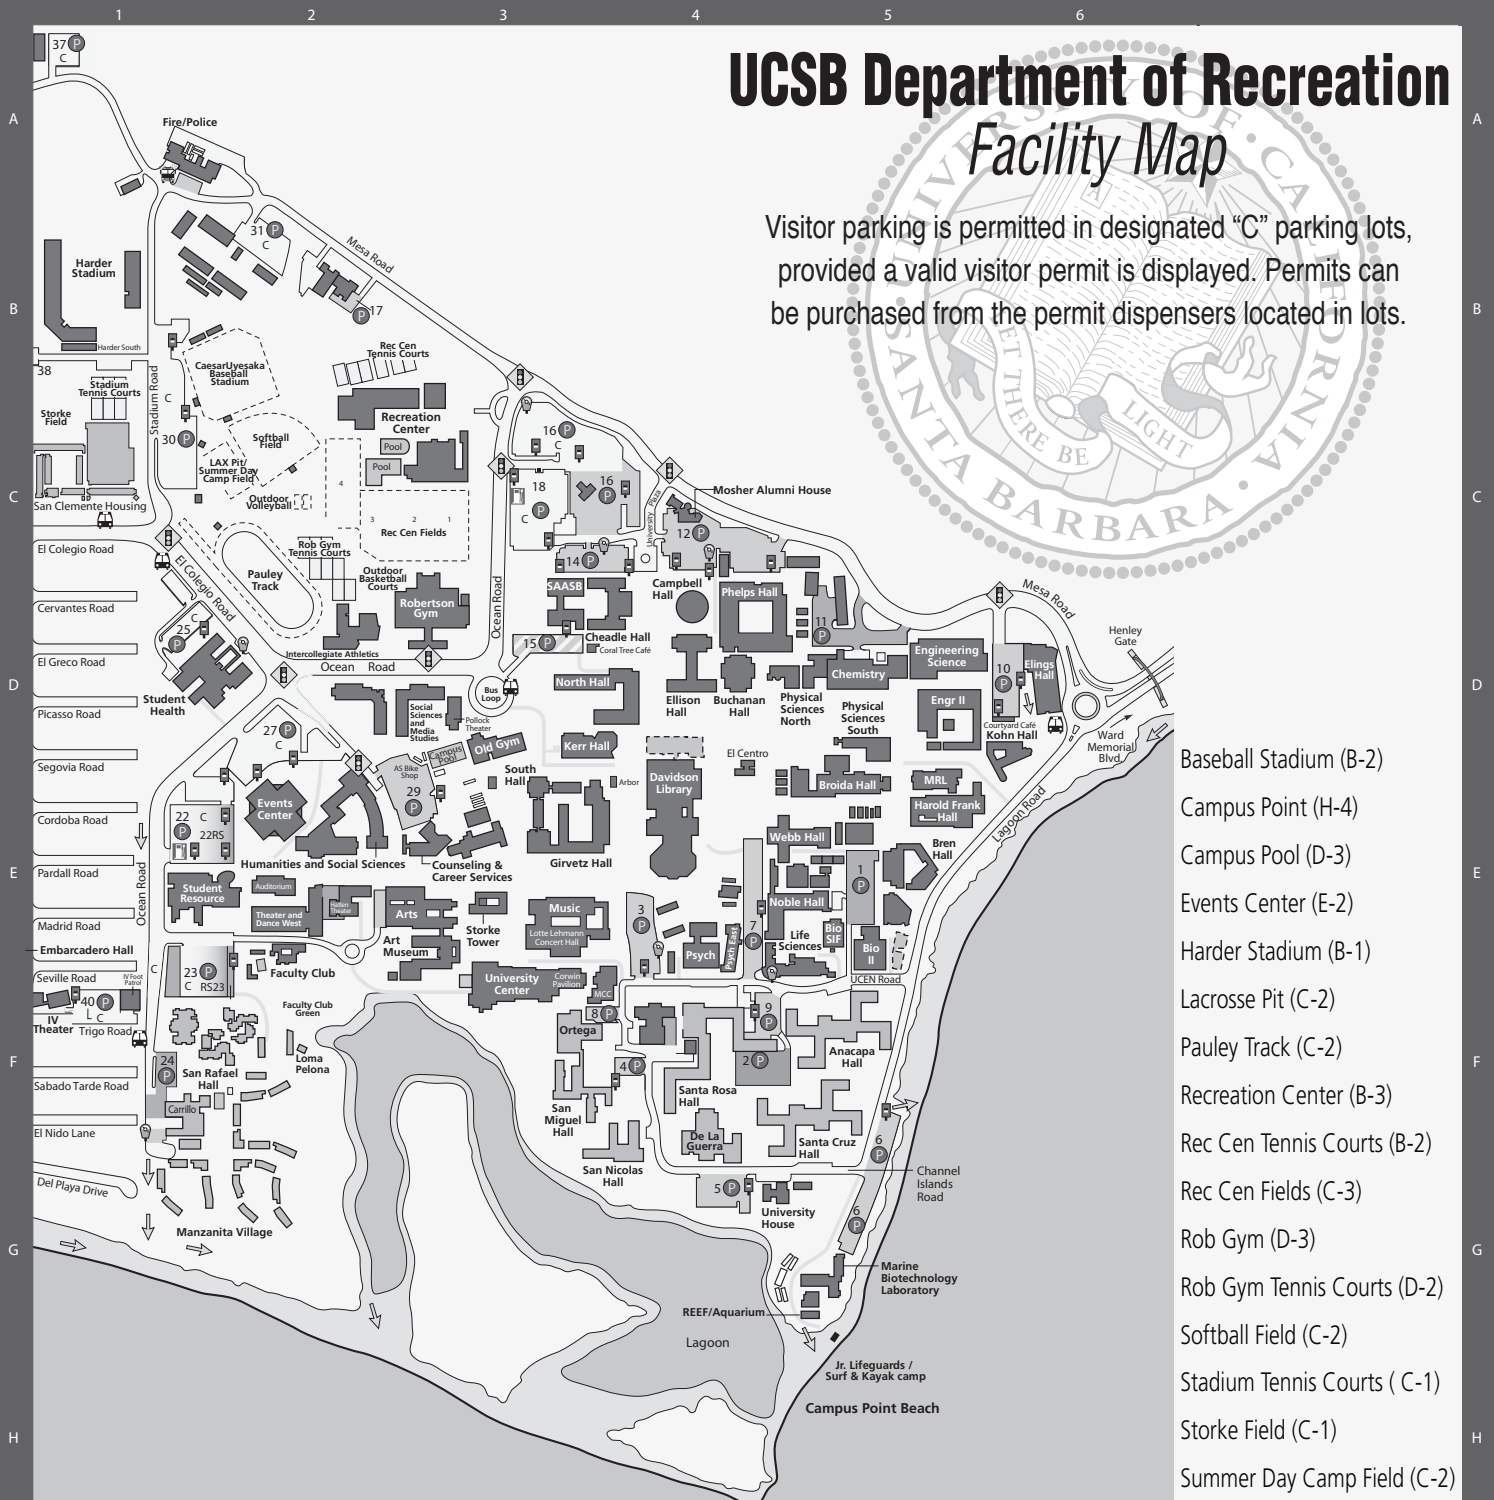

# UCSB Department of Recreation Facility Map

Visitor parking is permitted in designated "C" parking lots, provided a valid visitor permit is displayed. Permits can be purchased from the permit dispensers located in lots.

- Baseball Stadium (B-2)
- Campus Point (H-4)
- Campus Pool (D-3)
- Events Center (E-2)
- Harder Stadium (B-1)
- Lacrosse Pit (C-2)
- Pauley Track (C-2)
- Recreation Center (B-3)
- Rec Cen Tennis Courts (B-2)
- Rec Cen Fields (C-3)
- Rob Gym (D-3)
- Rob Gym Tennis Courts (D-2)
- Softball Field (C-2)
- Stadium Tennis Courts (C-1)
- Storke Field (C-1)
- Summer Day Camp Field (C-2)